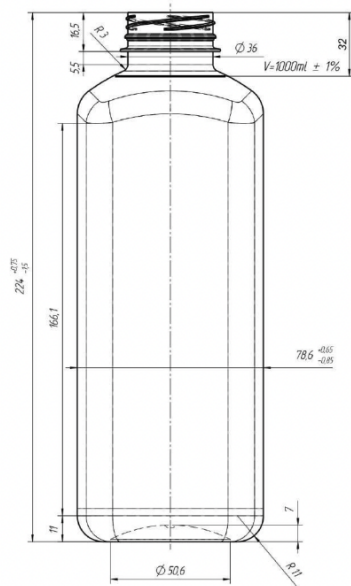

Bella 1000

General info

Item no. (SKU):	LS1041634102
Family / Range:	Bella
Capacity:	1000ml
Neck:	38mm 3-Start
Weight:	37
Shape:	Square
Material:	PET
Colour:	All Colours Available
Print Areas:	
Country of Origin:	Lithuania

Packaging Info

Packed in Boxes

Box Dimensions (mm):	600 x 400 x 250
Quantity per box (pcs):	60
Boxes per pallet (pcs):	20
Quantity per pallet (pcs):	1200
Net weight (kg):	44
Gross weight (kg):	74
Pallet height (mm):	2400

Packed in PE bags on trays (Full pallet)

Tray dimensions (mm):	1200 x 800 x 50
Quantity per tray (pcs):	140
Quantity per PE bag (pcs):	70
PE bags per tray (pcs):	2
Trays per pallet (pcs):	10
Quantity per pallet (pcs):	1400
Net weight (kg):	52
Gross weight (kg):	73
Pallet height (mm):	2400